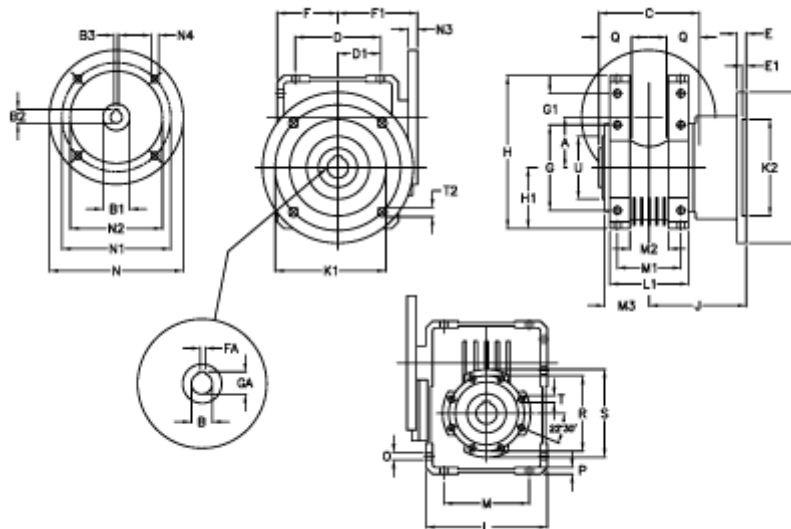

Article number: 392211003044116

Description: Worm Gear with Torque Limiter
W110 L1-UF-30-P100 B14

Measures

A = 110.10	E = 20	H = 308.0	M = 184	N4 = 13	U = 130
B = 42	E1 = 12	H1 = 125.0	M1 = 115	O = 14.0	
B1 E7 = 28	F = 125	J = 179.5	M2 = 69	P = 14	
B2 = 31.3	F1 = 151	K = 280	M3 = 73	Q = 45	
B3 H9 = 8	FA = 12	K1 = 230	N = 160	R = 165	
C = 155	G = 184	K2 = 170	N1 = 130	S = 200	
D = 174.0	G1 = 58.0	L = 250	N2 = 110	T = M12x19	
D1 = 82.0	GA = 45.3	L1 = 143	N3 = 13.0	T2 = 13.0	